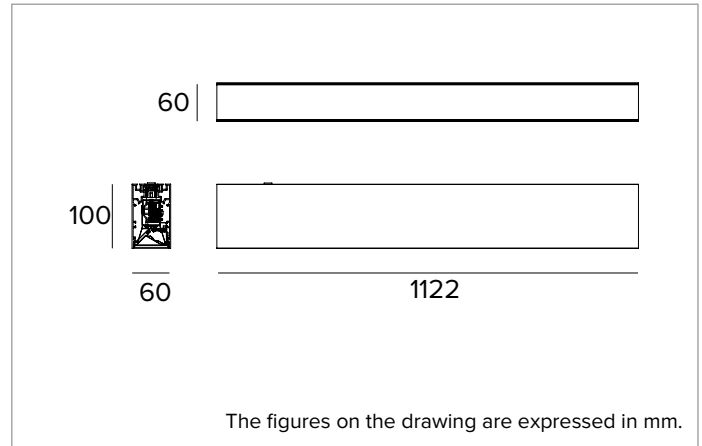

SOURCE

LED Engine made of linear LED boards Ra80. Tunable White version available on request.

Energy efficiency class: D

Nominal power: 48W

Nominal flux: 6880lm

Colour rendering index: 80

Rf: 82.9

Rg: 97

CCT nominal: 3000K

SDCM: 3

Lifetime (L80/B10): >50000h tq +25°C

ILLUMINOTECHNICAL CHARACTERISTICS

Direct emission. Diffused light with opal screen - Highly reflective brushed aluminium reflector and opaline polycarbonate screen.

Emission: DOWN OPAL

Optical efficiency: 68%

Fixture flux: 4685lm

Luminous efficacy: 87lm/W

Photobiological safety: Compliant with RG0 exempt risk group

MECHANICAL CHARACTERISTICS

White painted extruded aluminium body, available in four different lengths. Magnetic installation system to mount the light unit into the housing complete with an anti-fall safety cable.

Colour and finish: Deep black

Dimensions: L=1122mm

Weight: 4Kg

Version: LINEAR

Degree of protection: IP20

ELECTRICAL CHARACTERISTICS

Integrated electronic ON-OFF power supply. Complete with electrical cables to guarantee feeding continuity (max 2kW for ceiling and recessed versions; max 0,6kW for the suspended version). Emergency Pack available on request. Luminaire compliant with EN 60598-2-22 for power supply from a centralised emergency system CPSS (Central Power Supply System), not incorporated in the luminaire - high risk areas excluded. The default power and flux are 100% in AC and 100% in DC.

Fixture Power: 54W

Power supply: 220-240Vac 50/60Hz

Insulation Class: CLASS 1

Type of driver / Control: ON-OFF

Driver included: YES

Class F: YES

SAFE FLICKER: PstLM=<1 and SVM=<0.4 (IEC TR 61547-1 and IEC TR 63158), to ensure a more comfortable and safe light

Ambient temperature: 0°C / +25°C

INSTALLATION

For linear configurations complete with a special connector to attach to the power supply. For other configurations accessorise with special X, T and L connectors. To be completed with mounting systems and end caps.

NOTES

110-277Vac version available on request.

REGULATIONS AND CERTIFICATIONS

ENEC.

WARRANTY

5 years.

WARNING

Luminaire designed for disposal/recycling at end-of-life. Replaceable (LED only) light source by a professional. Replaceable control gear by a professional.

Due to the technological evolution of the electronic components, the data provided may be updated, and as such, confirmation must be requested during the order process.

Luminous flux and power supply have +/-10% tolerances with respect to the indicated value. tq +25°C (CIE 121).

We reserve the right to make technical changes.

Targetti Sankey S.r.l.
Via Pratese, 164
50145 Firenze - Italy
Tel: +39 055 37911
targetti.com
targetti@targetti.com

CCIAA Firenze
Share Capital:
€ 500.000,00
VAT N. (IT):
01537660480
R.E.A: FI-275656

TARGETTI